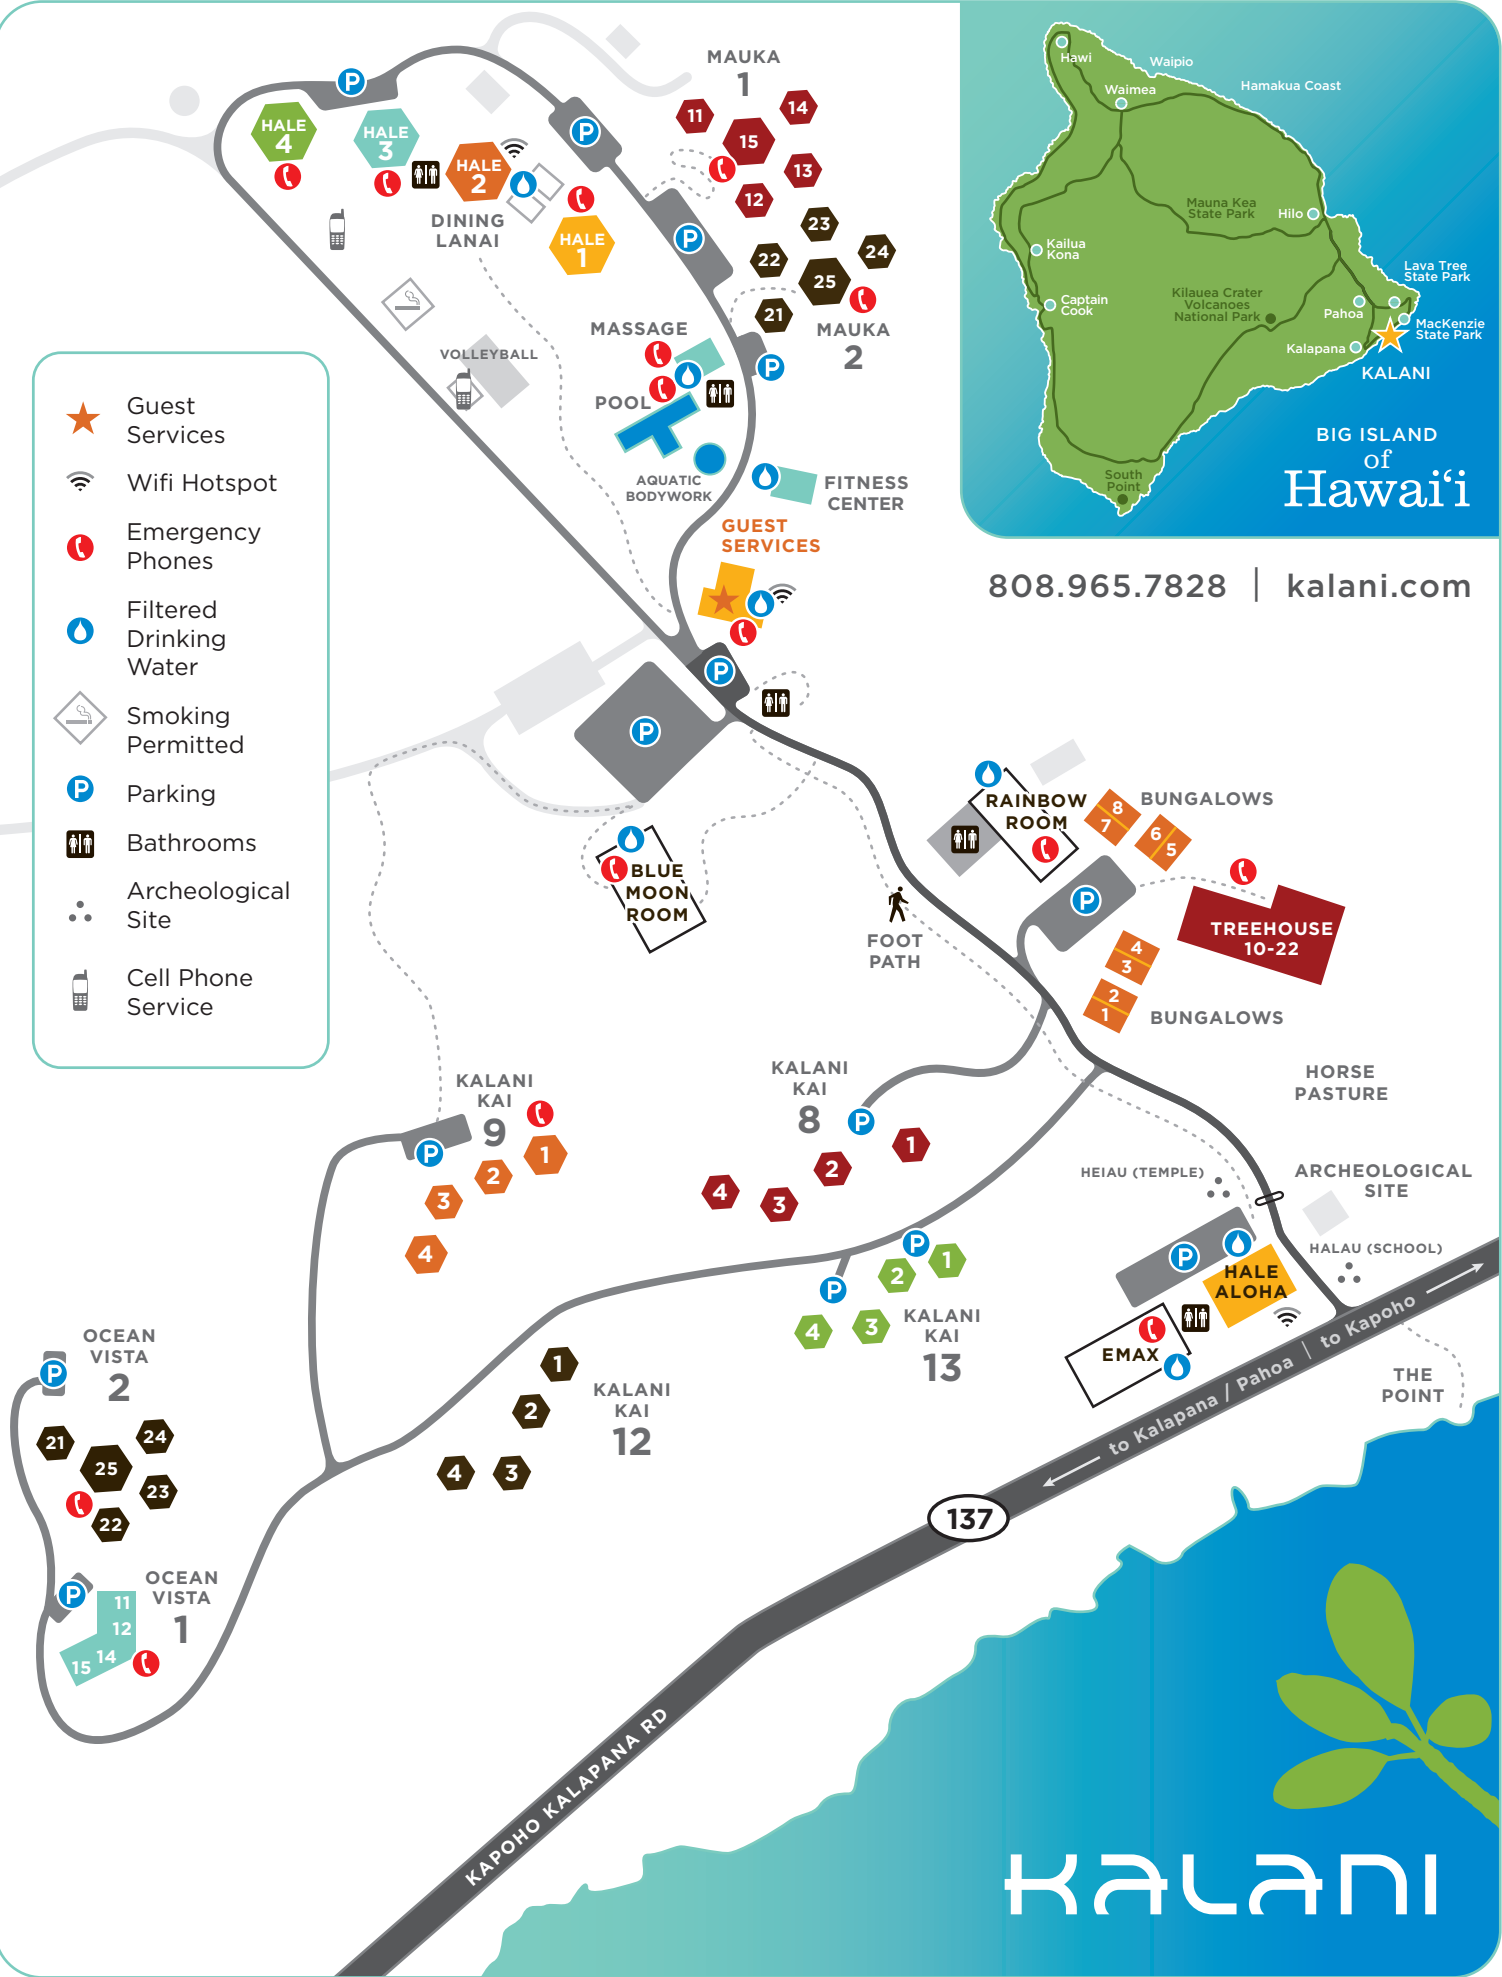

-  Guest Services
-  Wifi Hotspot
-  Emergency Phones
-  Filtered Drinking Water
-  Smoking Permitted
-  Parking
-  Bathrooms
-  Archeological Site
-  Cell Phone Service

808.965.7828 | kalani.com

KALANI